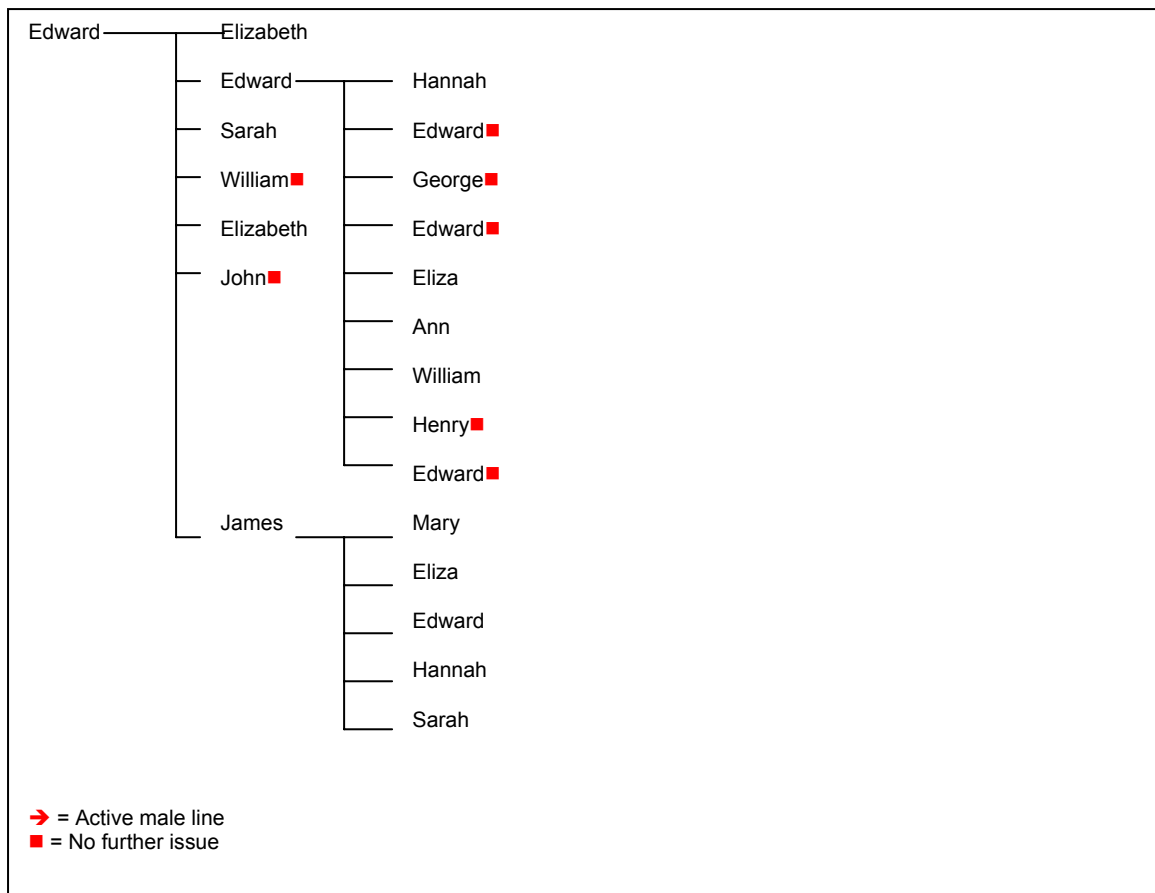

Edward of Foulness, 1785 to 1900

A very limited tree with only substance contributed by Mick Prior in January 2005. The family starts out in Canewdon, and moves to Bradwell, Steeple and St Lawrence over the course of a century. Quite possible that all male lines died out just after turn of the century; if they did persevere it was in Kent, not Essex. Note that although progenitor Edward seems to have originated in Foulness and Beards lived there in numbers around his probable date of birth, there is no record of a relevant baptism.

1. Edward of Foulness

Edward Beard. Described as 'of Foulness' in 1812¹. Married Elizabeth Gould (born in Burnham²) on 14 October 1812 in Canewdon³. They remained there until around 1817, but lived in Bradwell until at least 1827⁴ before moving to Steeple, and then by 1851 to St Lawrence. It seems likely that this is the Edward who was buried in Steeple on 10 December 1837, putting his birth at 1785⁵. Elizabeth was buried in Steeple on 1 May 1866; this puts her birth date at 1788⁶.

Children of Edward and Elizabeth were

- i. Elizabeth Beard. Baptised 22 August 1813 in Canewdon⁷. Elizabeth died aged only two months and was buried in Canewdon on 10 October 1813⁸.
- ii. Edward Beard. (*See 2a. Edward of Canewdon*)
- iii. Sarah Beard. Baptised 23 June 1816 in Canewdon⁹. Still living with mother in Steeple in 1861¹⁰.
- iv. William Beard. Born c.1817, buried 11 Jan 1838 in Steeple¹¹.
- v. Elizabeth Beard. Baptised 23 Jun 1822 in Bradwell¹², buried 4 March 1838 in Steeple¹³.
- vi. John Beard. Baptised 3 Aug 1823 in Bradwell¹⁴, buried 2 Sep 1827 in Steeple¹⁵.
- vii. James Beard. (*See 2b James of Bradwell*)